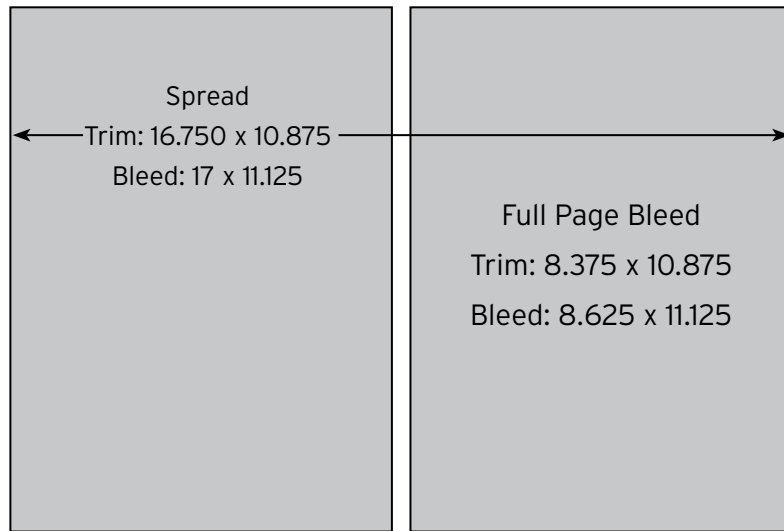

Display Ad Dimensions:

FTP Info:

<http://uploads.racer.com>

User Name: RACERADS

Password: racer1234

Acceptable Format:

- PDF/X-1a files recommended
- All furnished PDF files should comply with PDF X-1a specifications as detailed at www.pdf-x.com
- The PDF version should be Adobe version 1.4 or higher
- All high resolution images must be included where the PDF/X-1a file is saved
- Images must be SWOP (CMYK or grayscale), TIFF, JPEG or EPS at 300dpi; do not nest EPS files into other EPS files. Do not embed ICC Profiles within images
- Text fonts should be converted "Outlines"
- Total area density should not exceed SWOP 300dpi
- Do not submit CT/LW, TIFF-IT or DCS file embedded in a PDF "wrapper"
- The ad should be right reading, in portrait mode at 100% size and no rotations
- It is recommended that the PDF file be certified PDF/X-1a using the PDF preflight utility
- JPEG or TIFF or EPS files are also acceptable provided that they are 300dpi and formatted for CMYK color output or grayscale