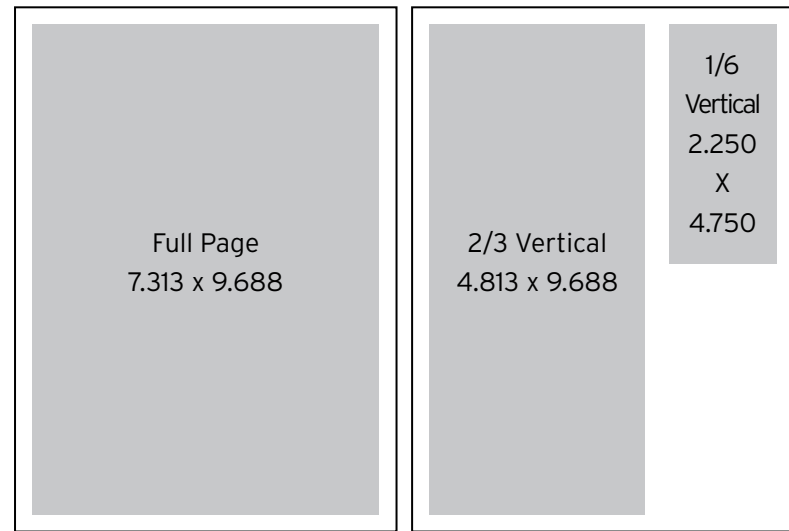

Display Ad Dimensions:

FTP Info:

<http://uploads.racer.com>

User Name: RACERADS

Password: racer1234

Acceptable Format:

- PDF/X-1a files recommended
- All furnished PDF files should comply with PDF X-1a specifications as detailed at www.pdf-x.com
- The PDF version should be Adobe version 1.4 or higher
- All high resolution images must be included where the PDF/X-1a file is saved
- Images must be SWOP (CMYK or grayscale), TIFF, JPEG or EPS at 300dpi; do not nest EPS files into other EPS files. Do not embed ICC Profiles within images
- Text fonts should be converted "Outlines"
- Total area density should not exceed SWOP 300dpi
- Do not submit CT/LW, TIFF-IT or DCS file embedded in a PDF "wrapper"
- The ad should be right reading, in portrait mode at 100% size and no rotations
- It is recommended that the PDF file be certified PDF/X-1a using the PDF preflight utility
- JPEG or TIFF or EPS files are also acceptable provided that they are 300dpi and formatted for CMYK color output or grayscale