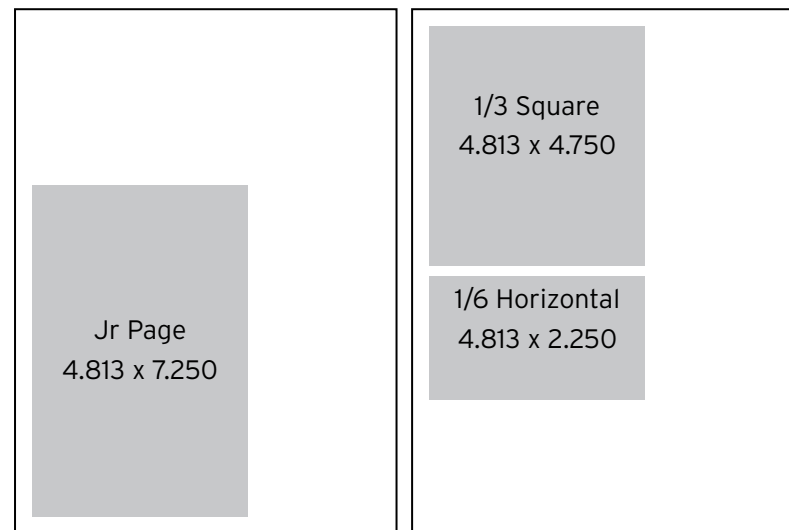

Display Ad Dimensions:

FTP Info:

<http://uploads.racer.com>

User Name: RACERADS

Password: racer1234

Acceptable Format:

- PDF/X-1a files recommended
- All furnished PDF files should comply with PDF X-1a specifications as detailed at www.pdf-x.com
- The PDF version should be Adobe version 1.4 or higher
- All high resolution images must be included where the PDF/X-1a file is saved
- Images must be SWOP (CMYK or grayscale), TIFF, JPEG or EPS at 300dpi; do not nest EPS files into other EPS files. Do not embed ICC Profiles within images
- Text fonts should be converted "Outlines"
- Total area density should not exceed SWOP 300dpi
- Do not submit CT/LW, TIFF-IT or DCS file embedded in a PDF "wrapper"
- The ad should be right reading, in portrait mode at 100% size and no rotations
- It is recommended that the PDF file be certified PDF/X-1a using the PDF preflight utility
- JPEG or TIFF or EPS files are also acceptable provided that they are 300dpi and formatted for CMYK color output or grayscale