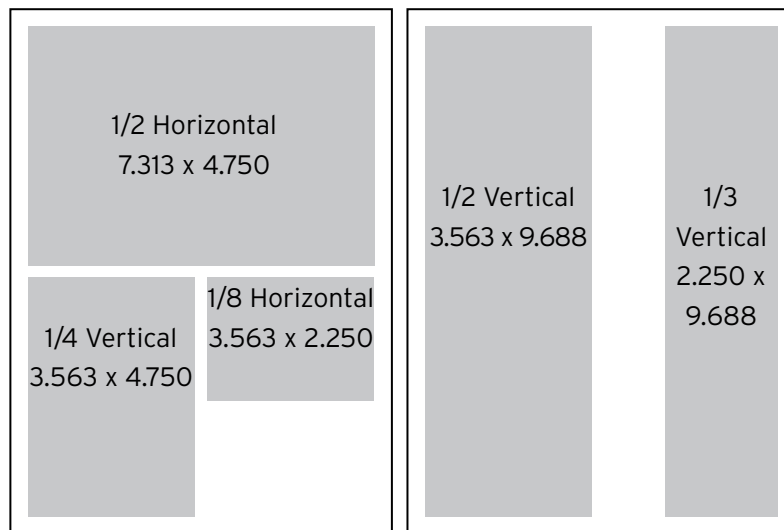

Display Ad Dimensions:

FTP Info:

<http://uploads.racer.com>

User Name: RACERADS

Password: racer1234

Acceptable Format:

- PDF/X-1a files recommended
- All furnished PDF files should comply with PDF X-1a specifications as detailed at www.pdf-x.com
- The PDF version should be Adobe version 1.4 or higher
- All high resolution images must be included where the PDF/X-1a file is saved
- Images must be SWOP (CMYK or grayscale), TIFF, JPEG or EPS at 300dpi; do not nest EPS files into other EPS files. Do not embed ICC Profiles within images
- Text fonts should be converted "Outlines"
- Total area density should not exceed SWOP 300dpi
- Do not submit CT/LW, TIFF-IT or DCS file embedded in a PDF "wrapper"
- The ad should be right reading, in portrait mode at 100% size and no rotations
- It is recommended that the PDF file be certified PDF/X-1a using the PDF preflight utility
- JPEG or TIFF or EPS files are also acceptable provided that they are 300dpi and formatted for CMYK color output or grayscale